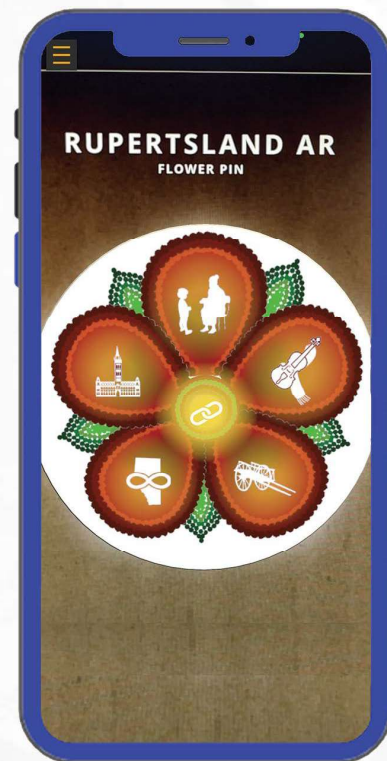

Rupert'sland AR App: **ENN FLEUR**

Open the App → Click on Experiences →

Make sure your sound is on!

Choose Enn Fleur

From here, hit the START button

LEARN ABOUT THE MÉTIS NATION

Scan the target images

The target images include the RLI Enn Fleur and RLI Avatars

Scan this QR code to access the target images here:

Tap on the icons

Each petal and icon represents a different foundational knowledge theme

Listen to the avatars

The avatars will share information about the Métis Nation